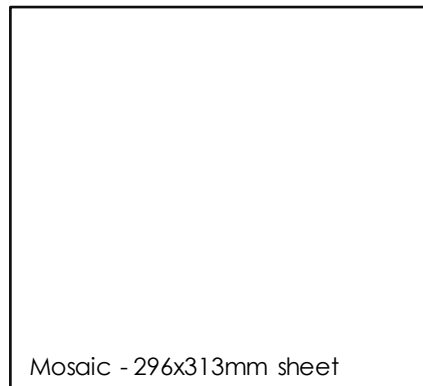

## COLOUR PALETTE

WHITE

SKY

MIDNIGHT

## FORMAT

Mosaic - 296x313mm sheet

Variation is an inherent characteristic of tiles and natural stone. Sizes are nominal and may include a joint.