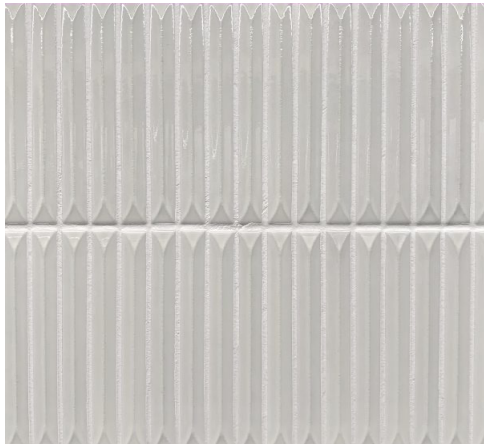

# MIRAGE

<b>PRODUCT DESCRIPTION</b>	GLAZED PORCELAIN
<b>APPEARANCE</b>	3D SURFACED FINGER MOSAIC
<b>COLOURS</b>	WHITE, SKY & MIDNIGHT
<b>FORMAT (MM)</b>	MOSAIC - 296 X 313 SHEET
<b>EDGE PROFILE</b>	PRESSED MOULD
<b>SURFACE FINISH</b>	GLOSS
<b>THICKNESS (MM)</b>	8
<b>APPLICATIONS</b>	WALL ONLY

## COLOUR PALETTE

WHITE

SKY

MIDNIGHT

## FORMAT

Mosaic - 296x313mm sheet

Variation is an inherent characteristic of tiles and natural stone. Sizes are nominal and may include a joint.