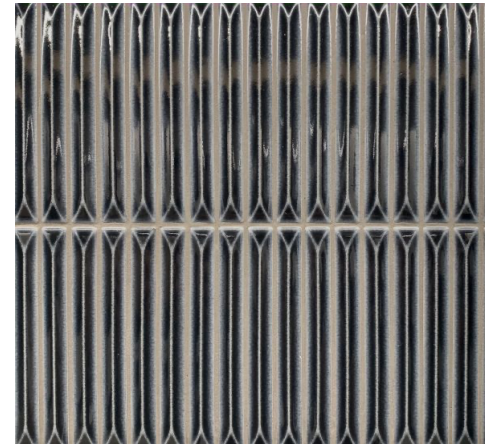

# MIRAGE

<b>PRODUCT DESCRIPTION</b>	GLAZED PORCELAIN
<b>APPEARANCE</b>	3D SURFACED FINGER MOSAIC
<b>COLOURS</b>	WHITE, SKY & MIDNIGHT
<b>FORMAT (MM)</b>	MOSAIC - 296 X 313 SHEET
<b>EDGE PROFILE</b>	PRESSED MOULD
<b>SURFACE FINISH</b>	GLOSS
<b>THICKNESS (MM)</b>	8
<b>APPLICATIONS</b>	WALL ONLY

## COLOUR PALETTE

WHITE

SKY

MIDNIGHT