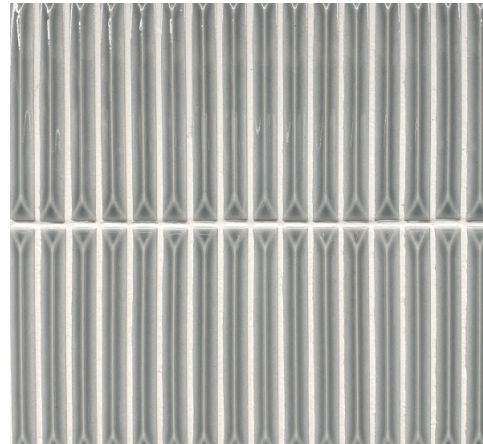

MIRAGE

COLOUR PALETTE

SKY

FORMAT

Variation is an inherent characteristic of tiles and natural stone. Sizes are nominal and may include a joint.