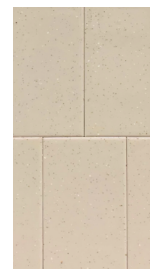

SHIKI

PRODUCT DESCRIPTION	JAPANESE REACTIVE GLAZE PORCELAIN
APPEARANCE	GLAZED SUBWAY
COLOURS	WHITE, PEARL, MINT, PINK, RUST, GREY & CHARCOAL
FORMAT (MM)	TILE - 60 X 108 MOSAIC - 297 X 297 SHEET
EDGE PROFILE	NON RECTIFIED
SURFACE FINISH	GLOSS
THICKNESS (MM)	8
APPLICATIONS	WALL & FLOOR
VARIATION	

Variation is an inherent characteristic of tiles and natural stone.
Sizes are nominal and may include a joint.

SHIKI

COLOUR PALETTE

WHITE

PINK

RUST

GREY

CHARCOAL