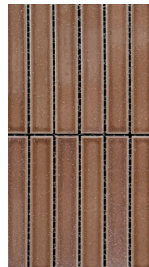

SHIKI

PRODUCT DESCRIPTION	JAPANESE REACTIVE GLAZE PORCELAIN
APPEARANCE	GLAZED SUBWAY
COLOURS	WHITE, PEARL, MINT, PINK, RUST, GREY & CHARCOAL
FORMAT (MM)	TILE - 60 X 108 MOSAIC - 297 X 297 SHEET
EDGE PROFILE	NON RECTIFIED
SURFACE FINISH	GLOSS
THICKNESS (MM)	8
APPLICATIONS	WALL & FLOOR
VARIATION	

Variation is an inherent characteristic of tiles and natural stone.
Sizes are nominal and may include a joint.

SHIKI

COLOUR PALETTE

WHITE

PINK

RUST

GREY

CHARCOAL

PEARL

MINT

WHITE MOSAIC

PINK MOSAIC

RUST MOSAIC

GREY MOSAIC

CHARCOAL MOSAIC

FORMAT