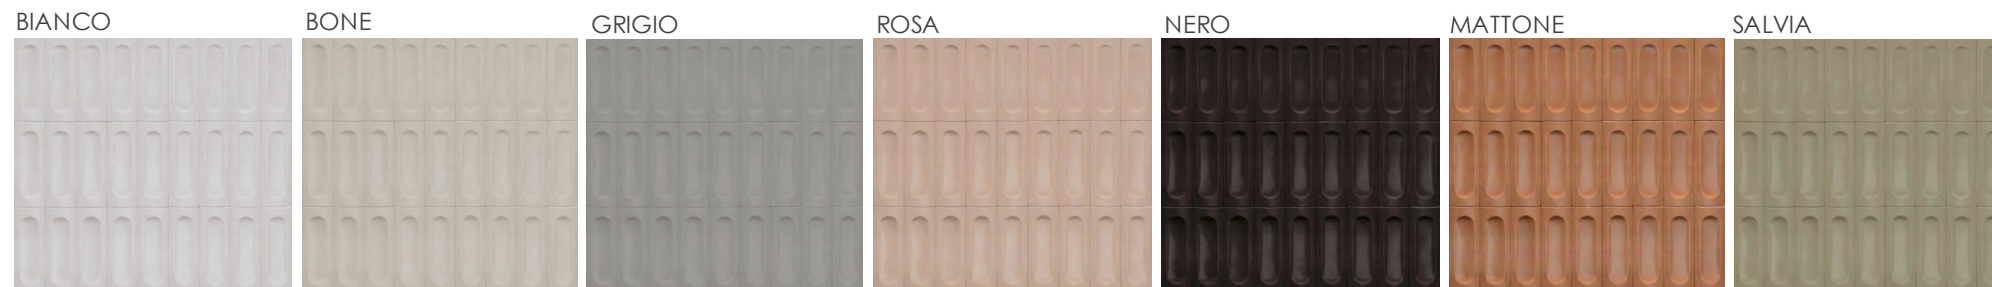

ARRIVA

PRODUCT DESCRIPTION	GLAZED PORCELAIN
APPEARANCE	HAND MADE - WITH 3D DÉCOR
COLOURS	BIANCO, BIANCO DÉCOR 3D BONE, BONE DÉCOR 3D GRIGIO, GRIGIO DÉCOR 3D MATTONI, MATTONI DÉCOR 3D NERO, NERO DÉCOR 3D SALVIA & SALVIA DÉCOR 3D ROSA, ROSA DÉCOR 3D
FORMAT (MM)	50 X 150
EDGE PROFILE	NON RECTIFIED
SURFACE FINISH	SATIN
THICKNESS (MM)	10
APPLICATIONS	WALL & FLOOR
VARIATION	

Variation is an inherent characteristic of tiles and natural stone.
Sizes are nominal and may include a joint.

ARRIVA

COLOUR PALETTE

FORMAT

Variation is an inherent characteristic of tiles and natural stone. Sizes are nominal and may include a joint.