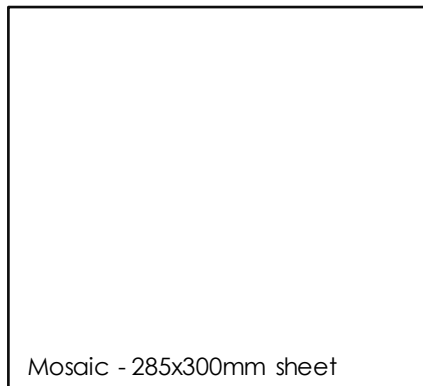

## COLOUR PALETTE

WHITE

SKY

AQUAMARINE

GREY

MIDNIGHT

## FORMAT

Mosaic - 285x300mm sheet

Variation is an inherent characteristic of tiles and natural stone. Sizes are nominal and may include a joint.