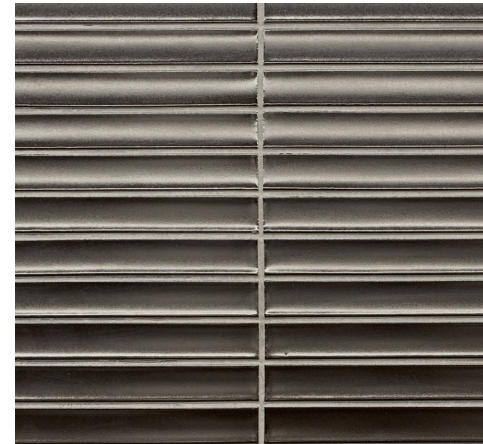

FORMA

PRODUCT DESCRIPTION	GLAZED PORCELAIN
APPEARANCE	CONCAVED FINGER MOSAIC
COLOURS	WHITE, SPECK & BLACK
FORMAT (MM)	MOSAIC - 296 X 299 SHEET
EDGE PROFILE	PRESSED MOULD
SURFACE FINISH	SATIN
THICKNESS (MM)	8
APPLICATIONS	WALL ONLY

VARIATION

Variation is an inherent characteristic of tiles and natural stone.
Sizes are nominal and may include a joint.

FORMA

COLOUR PALETTE

WHITE

SPECK

BLACK

FORMAT

Mosaic - 296x299mm sheet

Variation is an inherent characteristic of tiles and natural stone. Sizes are nominal and may include a joint.