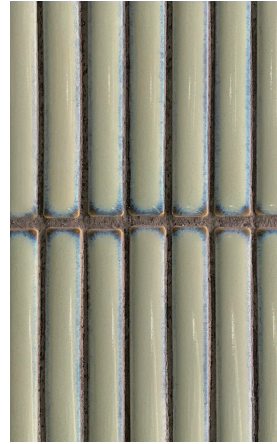

## COLOUR PALETTE

WHITE

GREY

MINT

JADE

INDIGO

## FORMAT

Mosaic - 282x294mm sheet

Variation is an inherent characteristic of tiles and natural stone. Sizes are nominal and may include a joint.