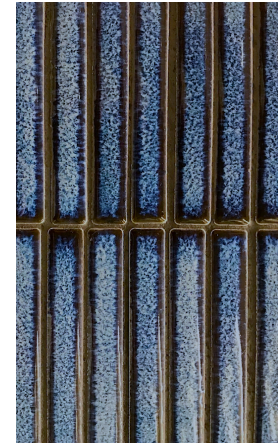

## COLOUR PALETTE

WHITE

GREY

MINT

JADE

INDIGO

## FORMAT

Mosaic - 282x294mm sheet

Variation is an inherent characteristic of tiles and natural stone. Sizes are nominal and may include a joint.