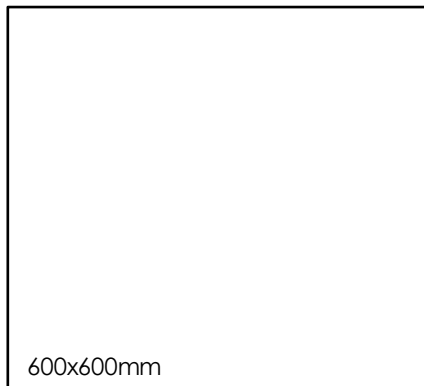

## FORMATS

300x600mm

600x600mm

Mosaic sheet  
298x298mm

Variation is an inherent characteristic of tiles and natural stone. Sizes are nominal and may include a joint.