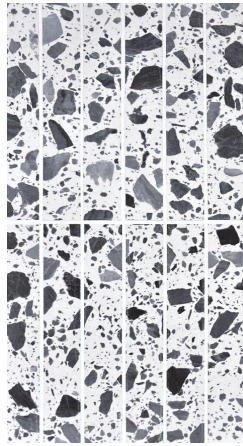

VERONI

COLOUR PALETTE

ASH MOSAIC

FORMATS

Variation is an inherent characteristic of tiles and natural stone. Sizes are nominal and may include a joint.