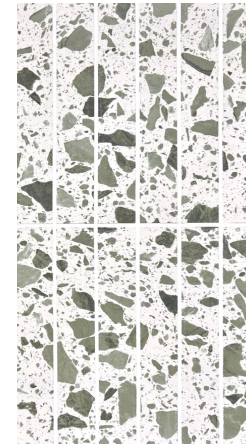

## COLOUR PALETTE

ASH

ASH MOSAIC

CARMEL

CARMEL MOSAIC

JADE

JADE MOSAIC

## FORMATS

300x600mm

600x600mm

Mosaic sheet  
298x298mm

Variation is an inherent characteristic of tiles and natural stone. Sizes are nominal and may include a joint.