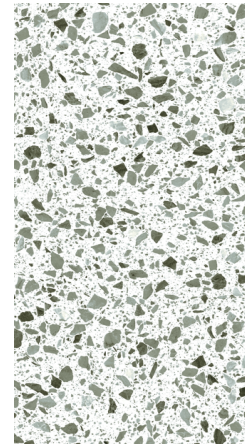

## COLOUR PALETTE

ASH

ASH MOSAIC

CARMEL

CARMEL MOSAIC

JADE

JADE MOSAIC

## FORMATS

300x600mm

600x600mm

Mosaic sheet  
298x298mm

Variation is an inherent characteristic of tiles and natural stone. Sizes are nominal and may include a joint.