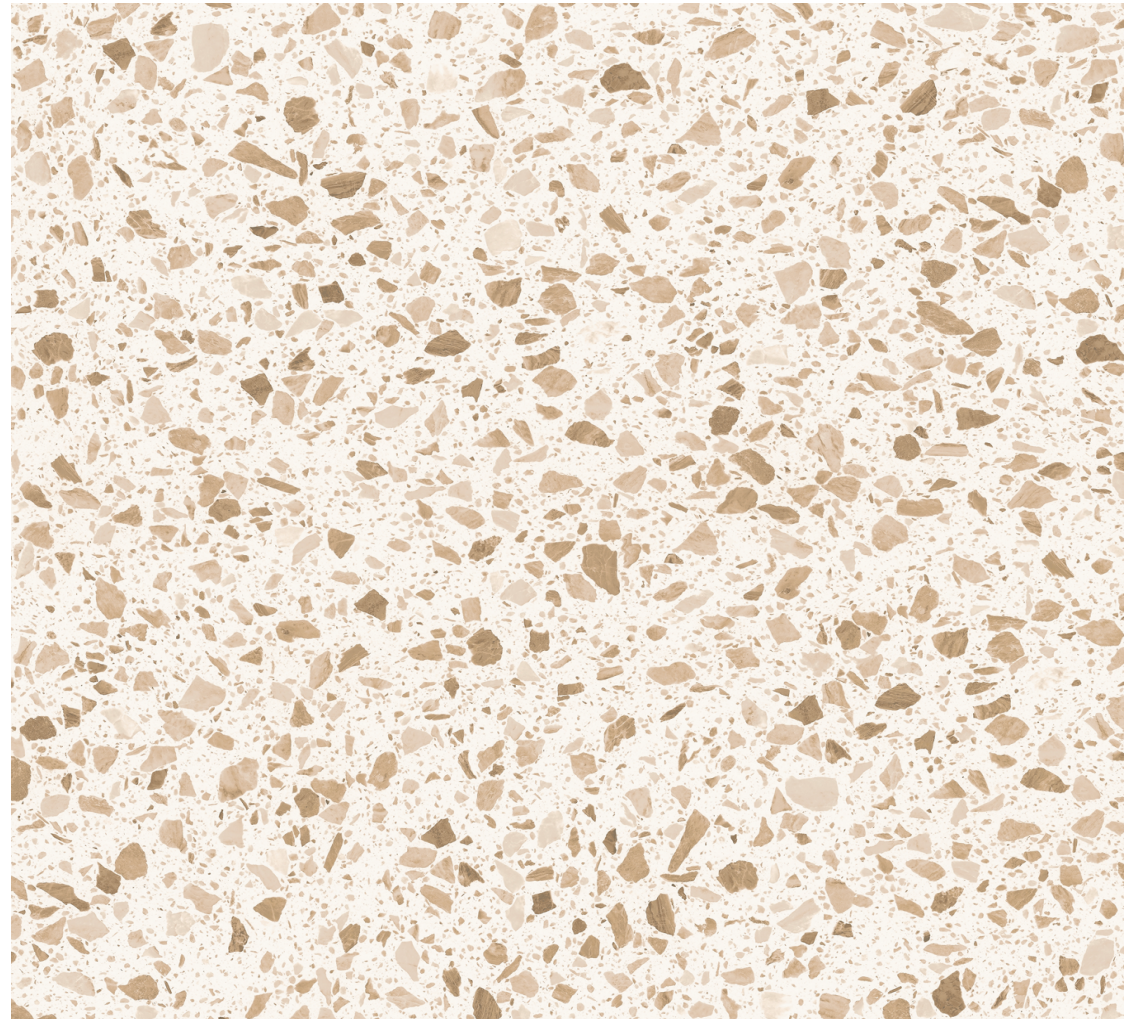

# VERONI

<b>PRODUCT DESCRIPTION</b>	GLAZED PORCELAIN
<b>APPEARANCE</b>	TERRAZZO
<b>COLOURS</b>	ASH, CARAMEL & JADE
<b>FORMATS (MM)</b>	TILE - 300 X 600 & 600 X 600 MOSAIC - 298 X 298 SHEET
<b>EDGE PROFILE</b>	RECTIFIED
<b>SURFACE FINISHES</b>	MATT
<b>THICKNESS (MM)</b>	9
<b>APPLICATIONS</b>	WALL & FLOOR
<b>SLIP RESISTANCE</b>	P3
<b>VARIATION</b>	

## FORMATS

300x600mm

600x600mm

Mosaic sheet  
298x298mm

Variation is an inherent characteristic of tiles and natural stone. Sizes are nominal and may include a joint.