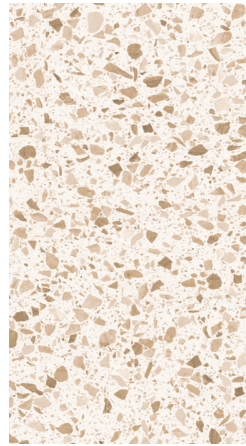

# VERONI

<b>PRODUCT DESCRIPTION</b>	GLAZED PORCELAIN
<b>APPEARANCE</b>	TERRAZZO
<b>COLOURS</b>	ASH, CARAMEL & JADE
<b>FORMATS (MM)</b>	TILE - 300 X 600 & 600 X 600 MOSAIC - 298 X 298 SHEET
<b>EDGE PROFILE</b>	RECTIFIED
<b>SURFACE FINISHES</b>	MATT
<b>THICKNESS (MM)</b>	9
<b>APPLICATIONS</b>	WALL & FLOOR
<b>SLIP RESISTANCE</b>	P3
<b>VARIATION</b>	

## COLOUR PALETTE

ASH

ASH MOSAIC

CARMEL

CARMEL MOSAIC

JADE

JADE MOSAIC

## FORMATS

300x600mm

600x600mm

Mosaic sheet  
298x298mm

Variation is an inherent characteristic of tiles and natural stone. Sizes are nominal and may include a joint.