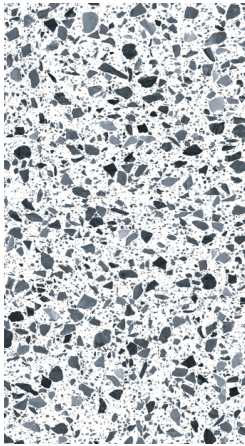

VERONI

COLOUR PALETTE

ASH