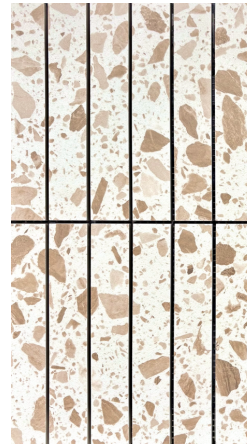

## COLOUR PALETTE

ASH

ASH MOSAIC

CARMEL

CARMEL MOSAIC

JADE

JADE MOSAIC

## FORMATS

300x600mm

600x600mm

Mosaic sheet  
298x298mm

Variation is an inherent characteristic of tiles and natural stone. Sizes are nominal and may include a joint.