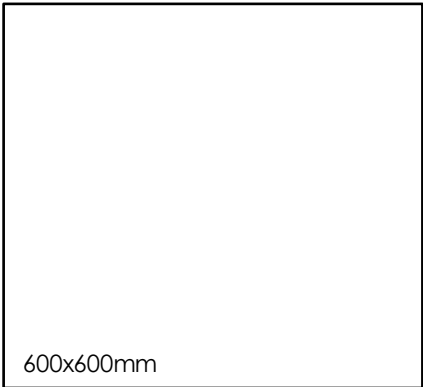

## COLOUR PALETTE

WHITE

BEIGE

GREY

ANTRACITE

## FORMATS

600x1200mm

600x600mm

300x600mm

300x300mm

Variation is an inherent characteristic of tiles and natural stone. Sizes are nominal and may include a joint.