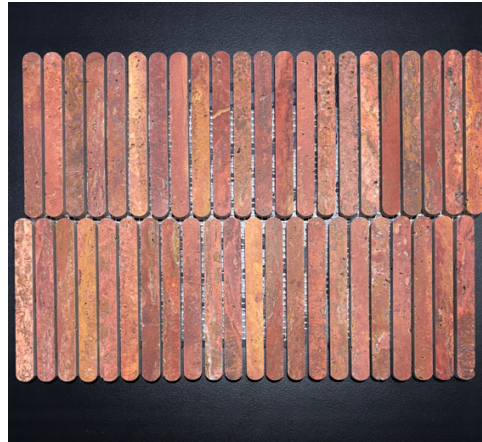

ARC

PRODUCT DESCRIPTION	NATURAL STONE
APPEARANCE	CAPSULE MOSAIC
COLOURS	ASH STONE, COMO LIGHT, TRAVERTINE BIANCO & TRAVERTINE ROSSO
FORMAT (MM)	MOSAIC - 208 X 240 SHEET
EDGE PROFILE	RECTIFIED
SURFACE FINISH	HONED - ASH STONE, TRAV BIANCO, TRAV ROSSO SANDBLASTED - COMO LIGHT
THICKNESS (MM)	10 - ASH STONE & COMO LIGHT 7 - TRAVERTINE BIANCO
APPLICATIONS	WALL & FLOOR
VARIATION	

Variation is an inherent characteristic of tiles and natural stone.
Sizes are nominal and may include a joint.

ARC

COLOUR PALETTE

COMO LIGHT SANDBLASTED

TRAVERTINE BIANCO HONED

ASH STONE HONED

TRAVERTINE ROSSO HONED

FORMAT

Variation is an inherent characteristic of tiles and natural stone. Sizes are nominal and may include a joint.