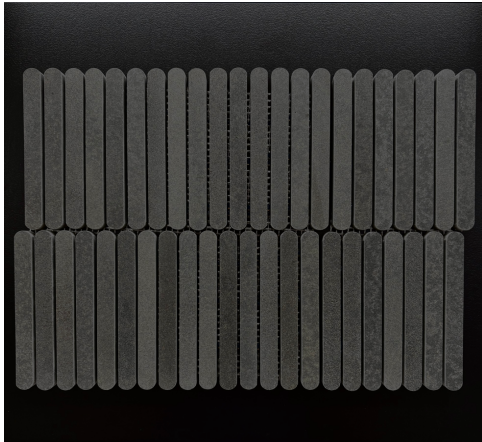

ARC

PRODUCT DESCRIPTION	NATURAL STONE
APPEARANCE	CAPSULE MOSAIC
COLOURS	ASH STONE, COMO LIGHT, TRAVERTINE BIANCO & TRAVERTINE ROSSO
FORMAT (MM)	MOSAIC - 208 X 240 SHEET
EDGE PROFILE	RECTIFIED
SURFACE FINISH	HONED - ASH STONE, TRAV BIANCO, TRAV ROSSO SANDBLASTED - COMO LIGHT
THICKNESS (MM)	10 - ASH STONE & COMO LIGHT 7 - TRAVERTINE BIANCO
APPLICATIONS	WALL & FLOOR
VARIATION	

Variation is an inherent characteristic of tiles and natural stone.
Sizes are nominal and may include a joint.

ARC

COLOUR PALETTE

COMO LIGHT SANDBLASTED

TRAVERTINE BIANCO HONED

ASH STONE HONED

TRAVERTINE ROSSO HONED

FORMAT

Variation is an inherent characteristic of tiles and natural stone. Sizes are nominal and may include a joint.