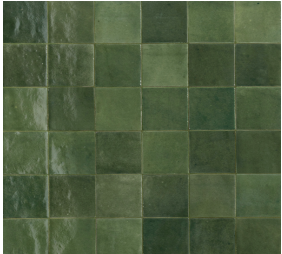

99 Erindale Road Balcatta, WA 6021

T +61 8 9344 1135 | E info@odintiles.com.au | W www.odintiles.com.au

odin tiles + coverings

ZELIGE

PRODUCT DESCRIPTION	GLAZED CERAMIC
APPEARANCE	HANDMADE ZELIGE
COLOURS	GESSO, SALVIA, TURCHESE, BOSCO, CAMMELLO, CORALLO, CIELO, PETROLIO, BOURDEAUX & CARBONE
FORMAT (MM)	100 X100
EDGE PROFILE	NON RECTIFIED
SURFACE FINISH	GLOSS
THICKNESS (MM)	9
APPLICATIONS	WALL
VARIATION	

Variation is an inherent characteristic of tiles and natural stone. Sizes are nominal and may include a joint.

ZELLIGE

COLOUR PALETTE

GESSO

SALVIA

TURCHESE

BOSCO

CAMMELLO

CORALLO

CIELO

PETROLIO

CARBONE

FORMAT

Variation is an inherent characteristic of tiles and natural stone. Sizes are nominal and may include a joint.