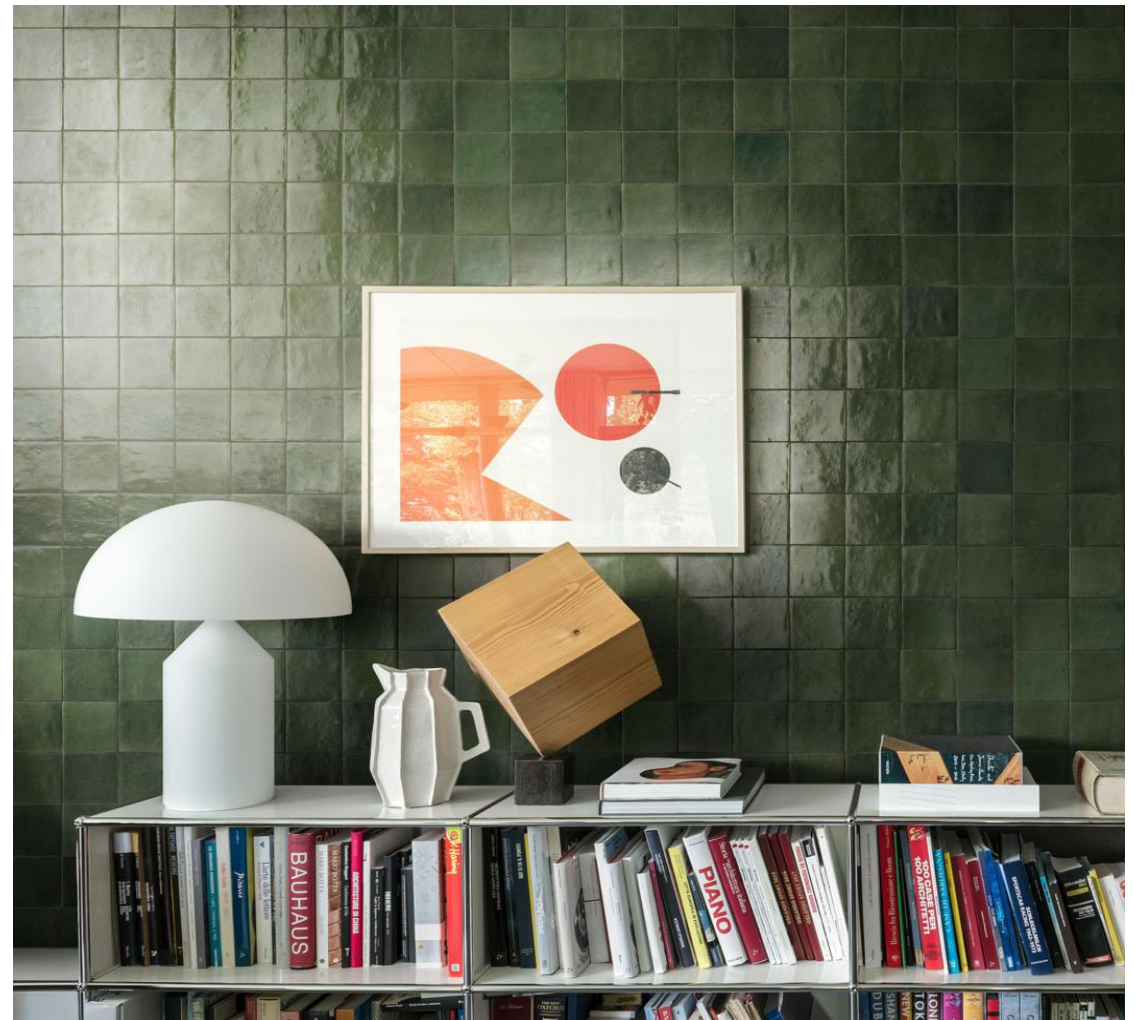

99 Erindale Road Balcatta, WA 6021

T +61 8 9344 1135 | E info@odintiles.com.au | W www.odintiles.com.au

odin tiles + coverings

ZELIGE

PRODUCT DESCRIPTION	GLAZED CERAMIC
APPEARANCE	HANDMADE ZELIGE
COLOURS	GESSO, SALVIA, TURCHESE, BOSCO, CAMMELLO, CORALLO, CIELO, PETROLIO, BOURDEAUX & CARBONE
FORMAT (MM)	100 X100
EDGE PROFILE	NON RECTIFIED
SURFACE FINISH	GLOSS
THICKNESS (MM)	9
APPLICATIONS	WALL
VARIATION	

Variation is an inherent characteristic of tiles and natural stone. Sizes are nominal and may include a joint.

ZELLIGE

COLOUR PALETTE

GESSO

SALVIA

TURCHESE

BOSCO

CAMMELLO

CORALLO

CIELO

PETROLIO

CARBONE

FORMAT

Variation is an inherent characteristic of tiles and natural stone. Sizes are nominal and may include a joint.