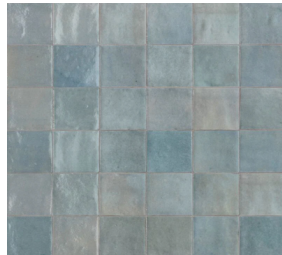

99 Erindale Road Balcatta, WA 6021

T +61 8 9344 1135 | E info@odintiles.com.au | W www.odintiles.com.au

odin tiles + coverings

ZELIGE

PRODUCT DESCRIPTION	GLAZED CERAMIC
APPEARANCE	HANDMADE ZELIGE
COLOURS	GESSO, SALVIA, TURCHESE, BOSCO, CAMMELLO, CORALLO, CIELO, PETROLIO, BOURDEAUX & CARBONE
FORMAT (MM)	100 X100
EDGE PROFILE	NON RECTIFIED
SURFACE FINISH	GLOSS
THICKNESS (MM)	9
APPLICATIONS	WALL
VARIATION	

Variation is an inherent characteristic of tiles and natural stone. Sizes are nominal and may include a joint.

ZELLIGE

COLOUR PALETTE

GESSO

SALVIA

TURCHESE

BOSCO

CAMMELLO

CORALLO

CIELO

PETROLIO

CARBONE

FORMAT

Variation is an inherent characteristic of tiles and natural stone. Sizes are nominal and may include a joint.