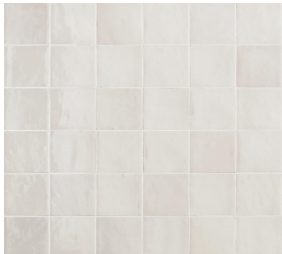

99 Erindale Road Balcatta, WA 6021

T +61 8 9344 1135 | E info@odintiles.com.au | W www.odintiles.com.au

odin tiles + coverings

ZELIGE

PRODUCT DESCRIPTION	GLAZED CERAMIC
APPEARANCE	HANDMADE ZELIGE
COLOURS	GESSO, SALVIA, TURCHESE, BOSCO, CAMMELLO, CORALLO, CIELO, PETROLIO, BOURDEAUX & CARBONE
FORMAT (MM)	100 X100
EDGE PROFILE	NON RECTIFIED
SURFACE FINISH	GLOSS
THICKNESS (MM)	9
APPLICATIONS	WALL
VARIATION	

Variation is an inherent characteristic of tiles and natural stone. Sizes are nominal and may include a joint.

ZELLIGE

COLOUR PALETTE

GESSO

SALVIA

TURCHESE

BOSCO

CAMMELLO