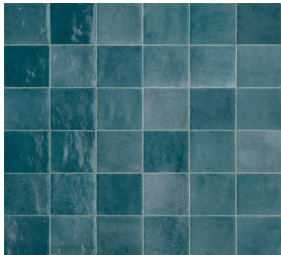

99 Erindale Road Balcatta, WA 6021

T +61 8 9344 1135 | E info@odintiles.com.au | W www.odintiles.com.au

odin tiles + coverings

ZELIGE

PRODUCT DESCRIPTION	GLAZED CERAMIC
APPEARANCE	HANDMADE ZELIGE
COLOURS	GESSO, SALVIA, TURCHESE, BOSCO, CAMMELLO, CORALLO, CIELO, PETROLIO, BOURDEAUX & CARBONE
FORMAT (MM)	100 X100
EDGE PROFILE	NON RECTIFIED
SURFACE FINISH	GLOSS
THICKNESS (MM)	9
APPLICATIONS	WALL
VARIATION	

Variation is an inherent characteristic of tiles and natural stone. Sizes are nominal and may include a joint.

ZELLIGE

COLOUR PALETTE

GESSO

SALVIA

TURCHESE

BOSCO

CAMMELLO

CORALLO

CIELO

PETROLIO

CARBONE

FORMAT

Variation is an inherent characteristic of tiles and natural stone. Sizes are nominal and may include a joint.