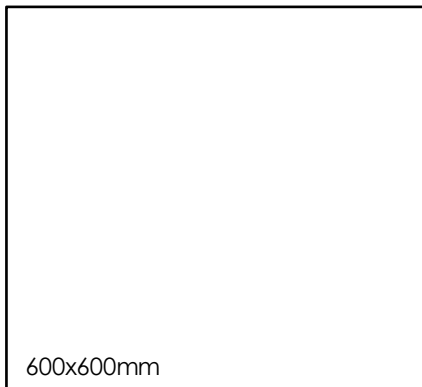

TUNDRA

PRODUCT DESCRIPTION	GLAZED PORCELAIN
APPEARANCE	NATURAL STONE
COLOURS	PEARL & GREY
FORMATS (MM)	300 X 600, 600 X 600 & 600 X 1200
EDGE PROFILE	RECTIFIED
SURFACE FINISH	MATT
THICKNESS (MM)	9
APPLICATIONS	WALL & FLOOR
SLIP RESISTANCE	P4
VARIATION	

Variation is an inherent characteristic of tiles and natural stone. Sizes are nominal and may include a joint.

TUNDRA

COLOUR PALETTE

PEARL

GREY

FORMATS

300x600mm

600x600mm

600x1200mm

Variation is an inherent characteristic of tiles and natural stone. Sizes are nominal and may include a joint.